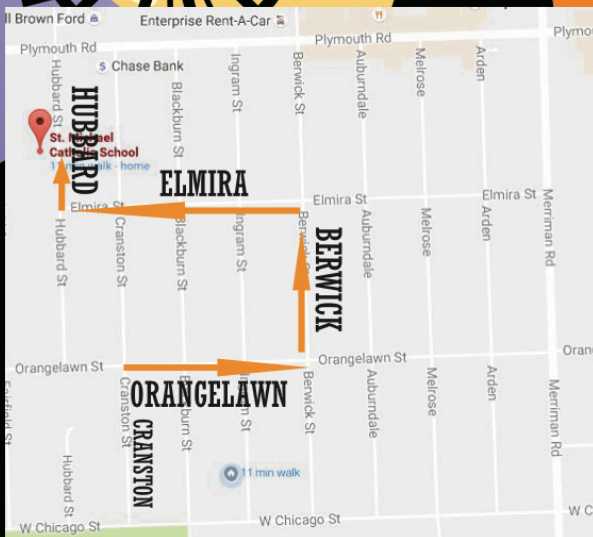

ORG Halloween Parade and Party

10.28.18 | PARADE START 1:30PM 🦇 GRASS LOT @ CRANSTON/ORANGELAWN

*In the event of inclement weather,
meet @ St Michael's cafeteria by 2pm
*If possible, please keep cars
off parade route streets

**Parade ends @
St. Michael's cafeteria for
entertainment and
refreshments.**

**Goodies/Snacks for the
children to enjoy
are appreciated.**

**Goodie Dropoff
12pm-1pm
@St. Mike's Cafeteria**

**Adult Costumes and
Spectators Encouraged!**